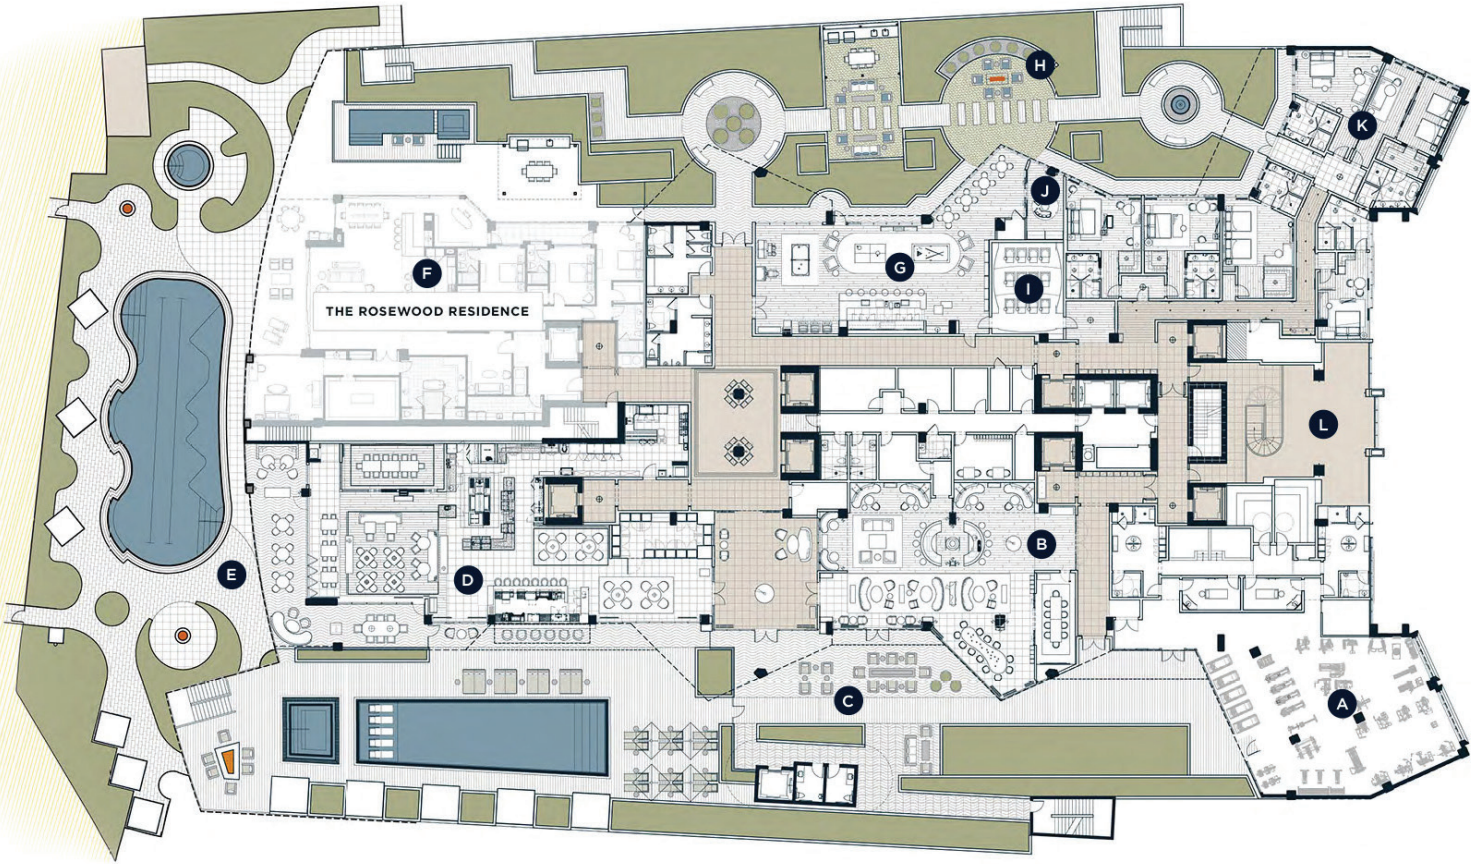

# ROSEWOOD RESIDENCES

## LEVEL THREE AMENITIES

- A. FITNESS & SPA
- B. OWNERS LOUNGE
- C. DINING, POOL & GAME TERRACE
- D. BISTRO CAFE
- E. BEACH CLUB
- F. THE ROSEWOOD SUITE
- G. GAMEROOM LOUNGE
- H. FIRETABLE & GARDEN SPACES
- I. THEATER
- J. INFANT PLAY AREA
- K. GUEST SUITES
- L. LOBBY / CONCIERGE / VALET

## BEACH LEVEL AMENITY TERRACE

On the beach, fronting the entire length of the residences is a lushly landscaped beach amenity, including a zero-edge swimming pool with sun shelves, day cabanas & lounge seating. There is a stylish pool pavilion with food and beverage service and two fire pits, and of course, plenty of room for paddleboard and beach toy storage.