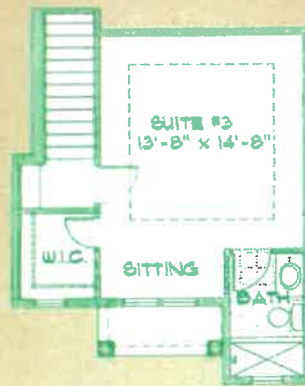

First Floor

Emerald
Pointe
South
Leahurst, Ky

Floor Plan (has been Revised)
EMERALD

Square Footage

Living • 1st Floor	1,882
Living • 2nd Floor	298
Sub-Total	2,180
Garage	481
Entry	30
Lanai	90
Loggia	257
Patio	310
Total	3,348

Room dimensions are approximate. All floor plans may be revised depending on orientation.

Second Floor