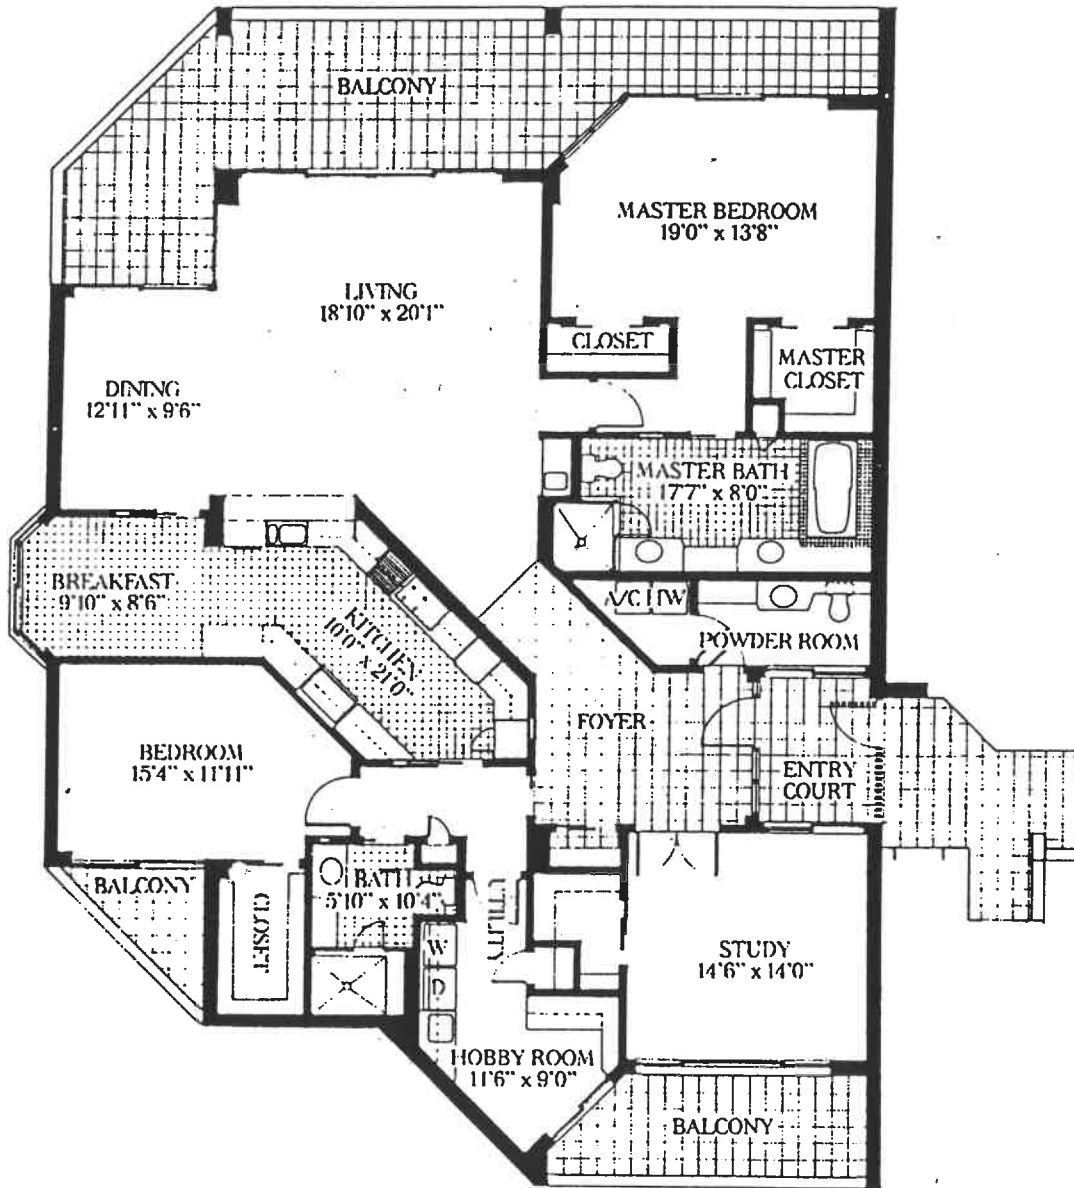

BANYAN

OF • FAIRWAY • BAY

2616 Sq. FL Living Area
 604 Sq. FL Balcony Area
 81 Sq. FL Entry Court Area
 3301 Sq. FL Total Area

ROOM DIMENSIONS ARE APPROXIMATE. FOR EXACT DIMENSIONS REFER TO CONDOMINIUM DOCUMENTS. ALL FLOOR PLANS MAY BE REVERSED DEPENDING ON ORIENTATION.

T • H • E
ATRIUM
 OF • FAIRWAY • BAY